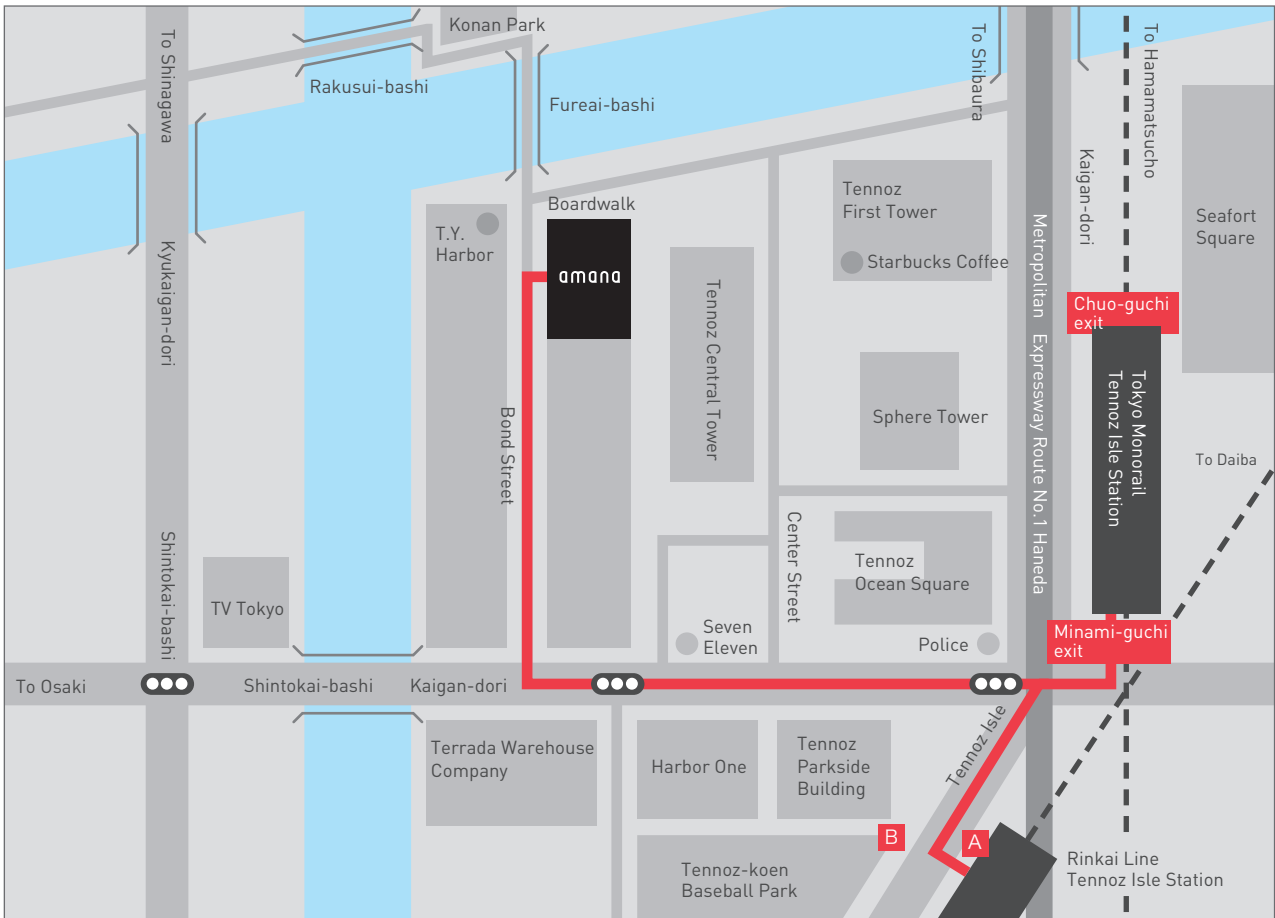

Directions to amanagroup (Tennoz Office)

From Tennoz Isle Station: Tokyo Monorail / Rinkai Line

By Public Transportation

From Tennoz Isle Station: Tokyo Monorail
Use Minami-guchi exit and turn right.
Cross Tennoz Isle crossing.
Turn right at Bond Street. 5 minutes walk.

From Tennoz Isle Station: Rinkai Line
Use B exit and turn left.
Turn left at Tennoz Isle crossing.
Turn right at Bond Street. 5 minutes walk.

By Car

From Shinagawa Area

Follow Kyukaigan-dori towards Showajima or Heiwajima area.
Turn left at Shintokai-bashi crossing, and cross the Shintokai-bashi bridge, and turn left at Bond Street.

From Gotanda / Osaki Area

Follow Yamate-dori towards Shinagawa Pier or Tennoz area.
Pass Shintokai-bashi crossing, cross the Shintokai-bashi bridge, and turn left at Bond Street.

Contact

2-2-43 Higashishinagawa, Shinagawa-ku, Tokyo 140-0002
Tel: 03-3740-4321