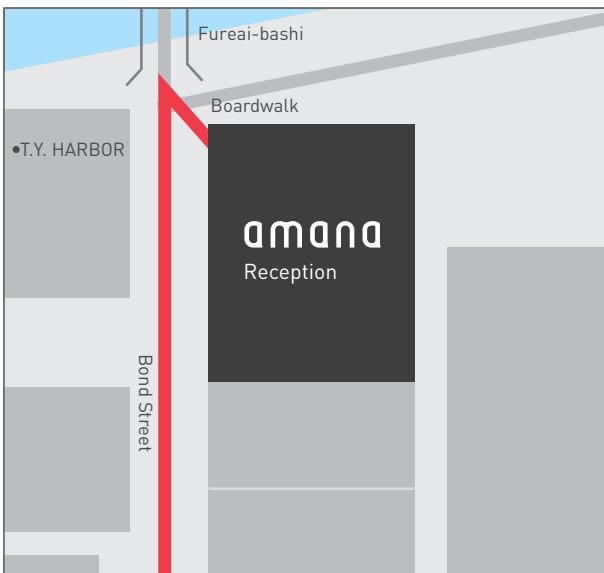

Directions to amanagroup (Tennoz Office)

From Tennoz Isle Station: Tokyo Monorail / Rinkai Line

By Public Transportation

From Tennoz Isle Station: Tokyo Monorail
Use Minami-guchi exit and turn right.
Cross Tennoz Isle crossing.
Turn right at Bond Street. 5 minutes walk.

From Tennoz Isle Station: Rinkai Line
Use B exit and turn left.
Turn left at Tennoz Isle crossing.
Turn right at Bond Street. 5 minutes walk.

By Car

From Shinagawa Area

Follow Kyukaigan-dori towards Showajima or Heiwajima area.
Turn left at Shintokai-bashi crossing, and cross the Shintokai-bashi bridge, and turn left at Bond Street.

From Gotanda / Osaki Area

Follow Yamate-dori towards Shinagawa Pier or Tennoz area.
Pass Shintokai-bashi crossing, cross the Shintokai-bashi bridge, and turn left at Bond Street.

Contact

2-2-43 Higashishinagawa, Shinagawa-ku, Tokyo 140-0002
Tel: 03-3740-4321